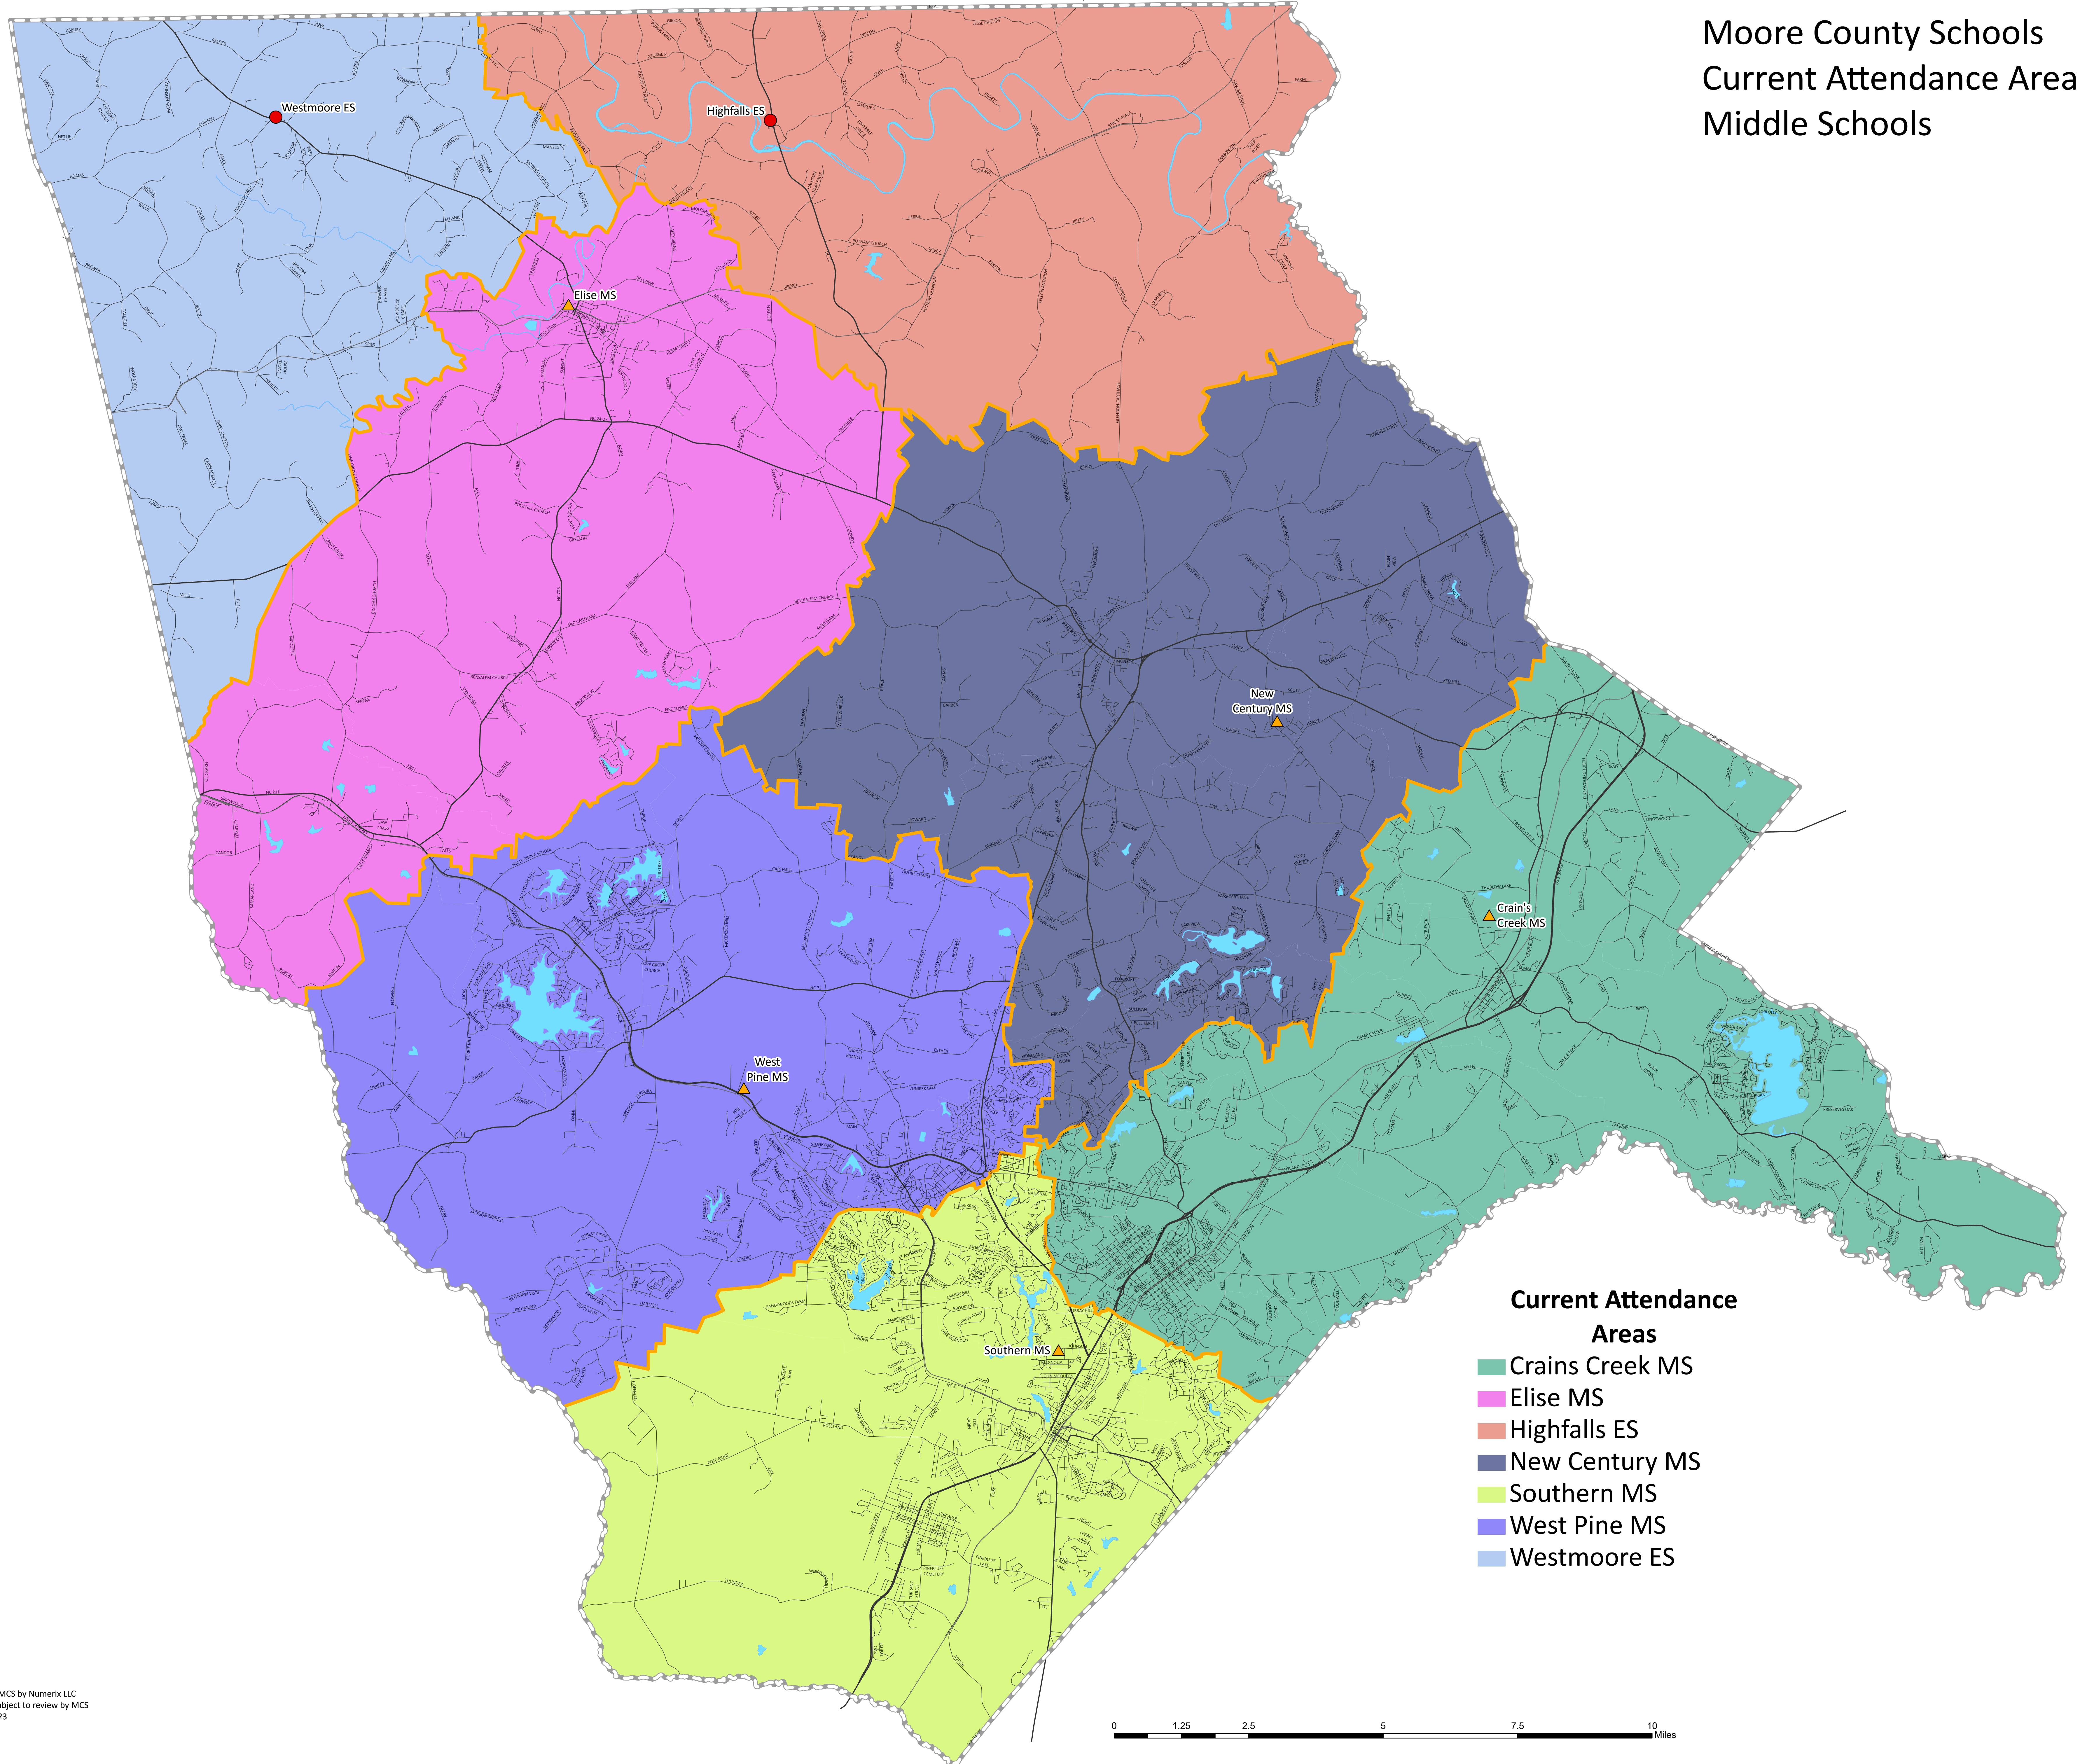

Moore County Schools Current Attendance Areas Middle Schools

Current Attendance Areas

- Crains Creek MS
- Elise MS
- Highfalls ES
- New Century MS
- Southern MS
- West Pine MS
- Westmoore ES